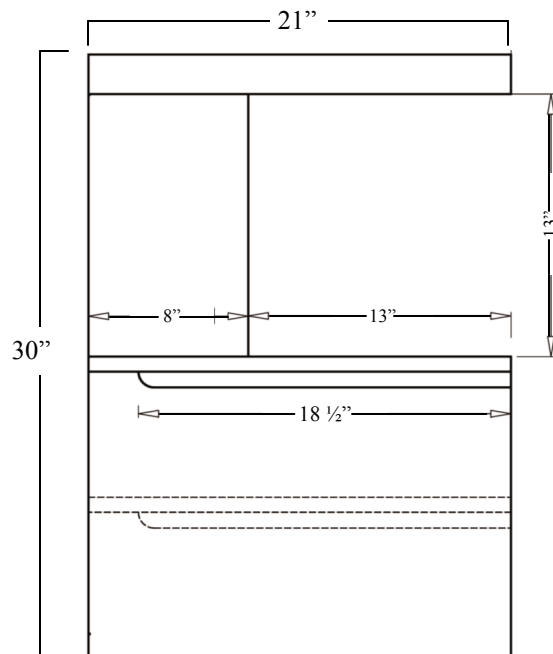

Made in the U.S.A.

Cruz Vanity Specifications

Cruz Mirror Specifications

Cruz Granite Top Specifications

Cruz Countertop for a JSG Oceana Vessel

- Item# VCH-VST-BLK
- Pre-drilled faucet holes for deck-mounted faucet

Cruz Vanity Specifications

For use with a JSG *Oceana* Vessel

- Vanity item# CRZ-VAN-xxx
- Vanity Height: 30"
- Deck mounted faucet required

Front View

Side View

215 North 4th Street, Jeannette, PA 15644 ph:724.523.5567 fax:724.523.0123 www.jsgoceana.com