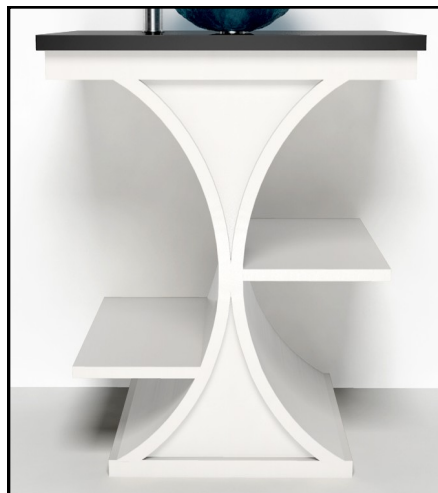

JSG Oceana Bathroom Vanities

Cruz Vanity

- Includes Absolute Black Granite Top with predrilled holes for use with a JSG *Oceana* Vessel installation and vessel faucet
- Open shelving enhances the sleek design
- Solid Birch wood frame with Natural Cherry Wood Veneer
- Vanity Finishes: Black & White (shown)
- Matching mirror, sink, & faucet sold separately
- Additional Wall Brackets supplied to secure the vanity base for extra support & stability
- California Regulation Compliant

Granite Top Available:
Absolute Black

Additional Finish Available:
Black
Item# CRZ-VAN-BLK

Cruz Vanity Alternate Views

Front View

Side View

Shown: CRZ-VAN-WHT & VCH-VST-BLK
with 005-303-022

215 North 4th Street, Jeannette, PA 15644 ph:724.523.5567 fax:724.523.0123 www.jsgoceana.com

Made in the U.S.A.

Cruz Vanity Specifications

Cruz Mirror Specifications

Cruz Granite Top Specifications

Cruz Countertop for a JSG Oceana Vessel

- Item# VCH-VST-BLK
- Pre-drilled faucet holes for deck-mounted faucet

Cruz Vanity Specifications

For use with a JSG *Oceana* Vessel

- Vanity item# CRZ-VAN-xxx
- Vanity Height: 30"
- Deck mounted faucet required

Front View

Side View

215 North 4th Street, Jeannette, PA 15644 ph:724.523.5567 fax:724.523.0123 www.jsgoceana.com