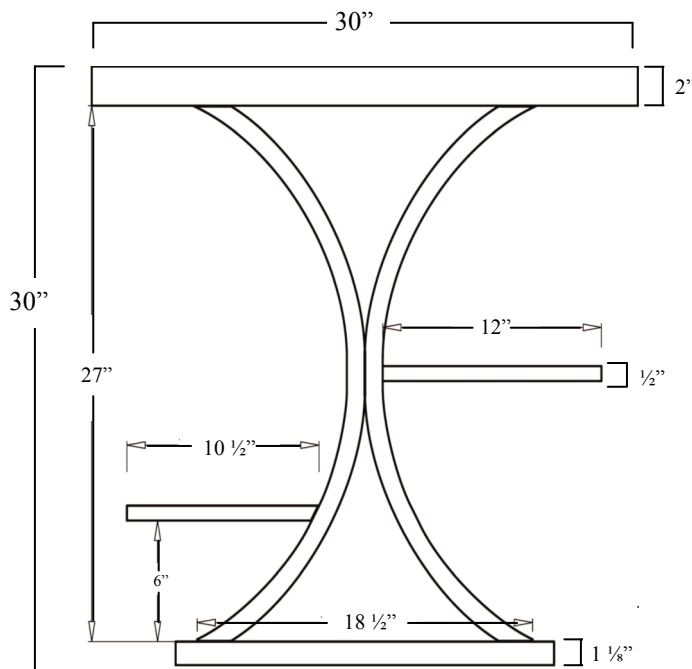

JSG Oceana Bathroom Vanities

Cruz Vanity

- Includes Absolute Black Granite Top with predrilled holes for use with a JSG *Oceana* Vessel installation and vessel faucet
- Open shelving enhances the sleek design
- Solid Birch wood frame with Natural Cherry Wood Veneer
- Vanity Finishes: Black & White (shown)
- Matching mirror, sink, & faucet sold separately
- Additional Wall Brackets supplied to secure the vanity base for extra support & stability
- California Regulation Compliant

Made in the U.S.A.

Cruz Vanity Specifications

Cruz Mirror Specifications

Cruz Granite Top Specifications

Cruz Countertop for a JSG Oceana Vessel

- Item# VCH-VST-BLK
- Pre-drilled faucet holes for deck-mounted faucet

Cruz Vanity Specifications

For use with a JSG *Oceana* Vessel

- Vanity item# CRZ-VAN-xxx
- Vanity Height: 30"
- Deck mounted faucet required

Front View

Side View

215 North 4th Street, Jeannette, PA 15644 ph:724.523.5567 fax:724.523.0123 www.jsgoceana.com