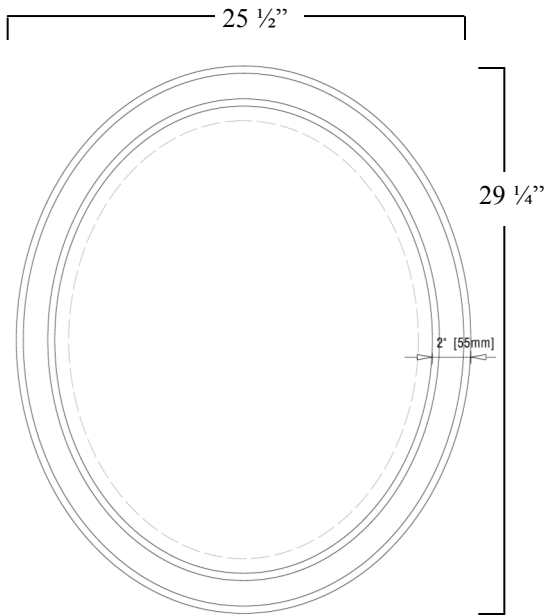

JSG Oceana Bathroom Vanities

Cruz Vanity

- Includes Absolute Black Granite Top with predrilled holes for use with a JSG *Oceana* Vessel installation and vessel faucet
- Open shelving enhances the sleek design
- Solid Birch wood frame with Natural Cherry Wood Veneer
- Vanity Finishes: Black & White (shown)
- Matching mirror, sink, & faucet sold separately
- Additional Wall Brackets supplied to secure the vanity base for extra support & stability
- California Regulation Compliant

Granite Top Available:
Absolute Black

Additional Finish Available:
Black
Item# CRZ-VAN-BLK

Cruz Vanity Alternate Views

Front View

Side View

Shown: CRZ-VAN-WHT & VCH-VST-BLK
with 005-303-022

215 North 4th Street, Jeannette, PA 15644 ph:724.523.5567 fax:724.523.0123 www.jsgoceana.com

Made in the U.S.A.

Cruz Vanity Specifications

Cruz Mirror Specifications

Cruz Granite Top Specifications

Cruz Countertop for a JSG Oceana Vessel

- Item# VCH-VST-BLK
- Pre-drilled faucet holes for deck-mounted faucet

Cruz Vanity Specifications

For use with a JSG *Oceana* Vessel

- Vanity item# CRZ-VAN-xxx
- Vanity Height: 30"
- Deck mounted faucet required

Front View

Side View

215 North 4th Street, Jeannette, PA 15644 ph:724.523.5567 fax:724.523.0123 www.jsgoceana.com