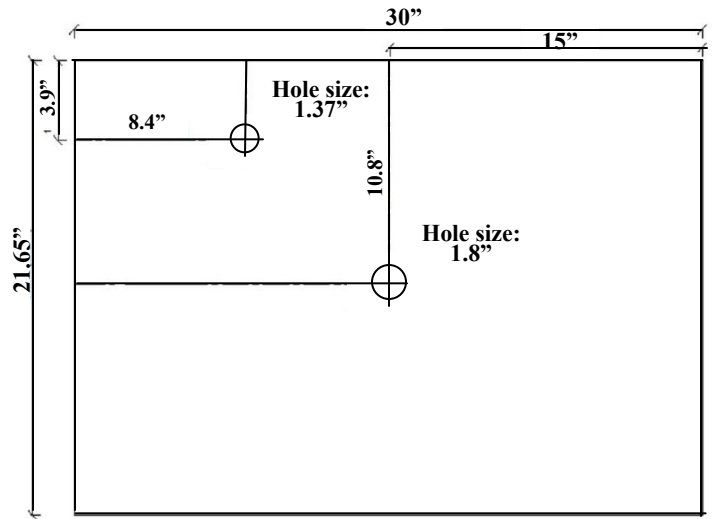

Made in the U.S.A.

Cruz Vanity Specifications

Cruz Mirror Specifications

Cruz Granite Top Specifications

Cruz Countertop for a JSG Oceana Vessel

- Item# VCH-VST-BLK
- Pre-drilled faucet holes for deck-mounted faucet

Cruz Vanity Specifications

For use with a JSG *Oceana* Vessel

- Vanity item# CRZ-VAN-xxx
- Vanity Height: 30"
- Deck mounted faucet required

Front View

Side View

215 North 4th Street, Jeannette, PA 15644 ph:724.523.5567 fax:724.523.0123 www.jsgoceana.com